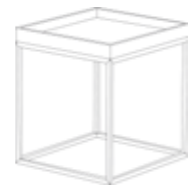

frame: stainless steel, polished
tray: solid teak natural (removeable)

höhe height	45
breite width	40
tiefe depth	40

1

5 kg

natur natural

420204

289,00

design: jankurtz