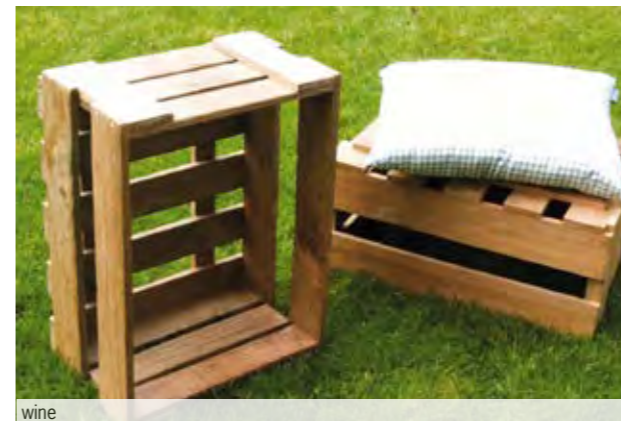

440434

79,00

119,00

flower
design: jankurtz

raffle

natural

wine

kista