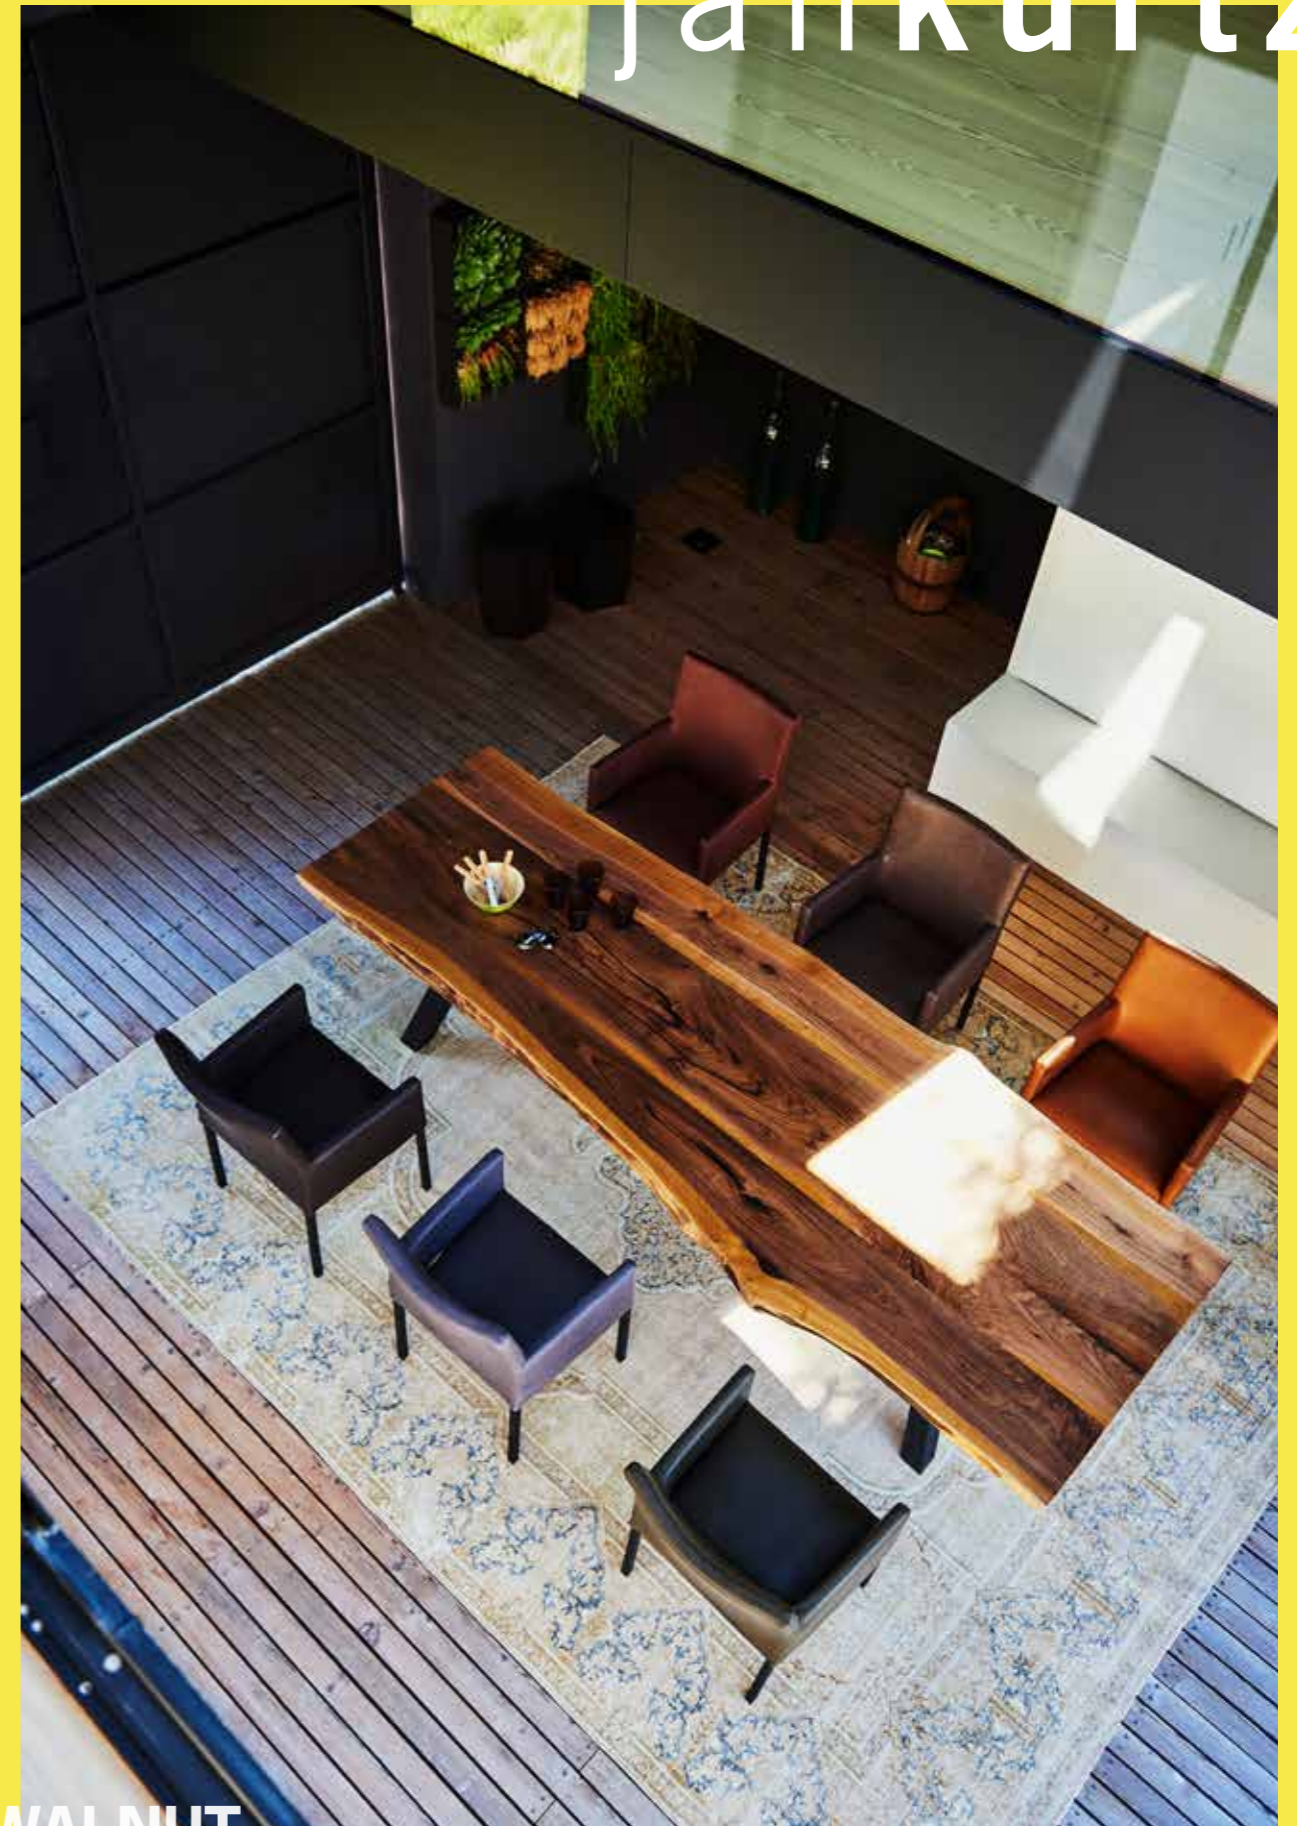

WALNUT design: jankurtz